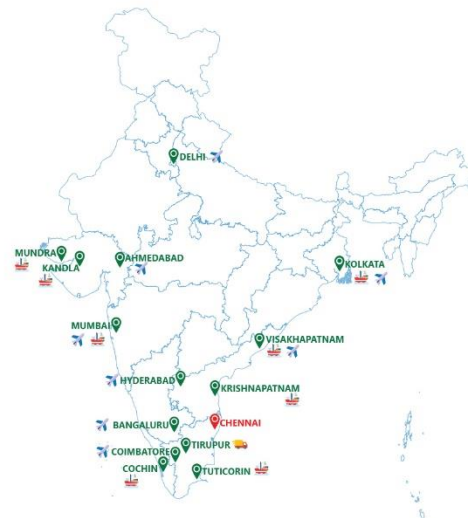

OUR BRANCHES

Corporate Office:

32 , II Cross Street, V G P Murphy Square,
St. Thomas Mount, Chennai - 600 016, India.

+91 - 44 22347533 / 22320642

Email: info@lafrcargo.com

www.lafrcargo.com